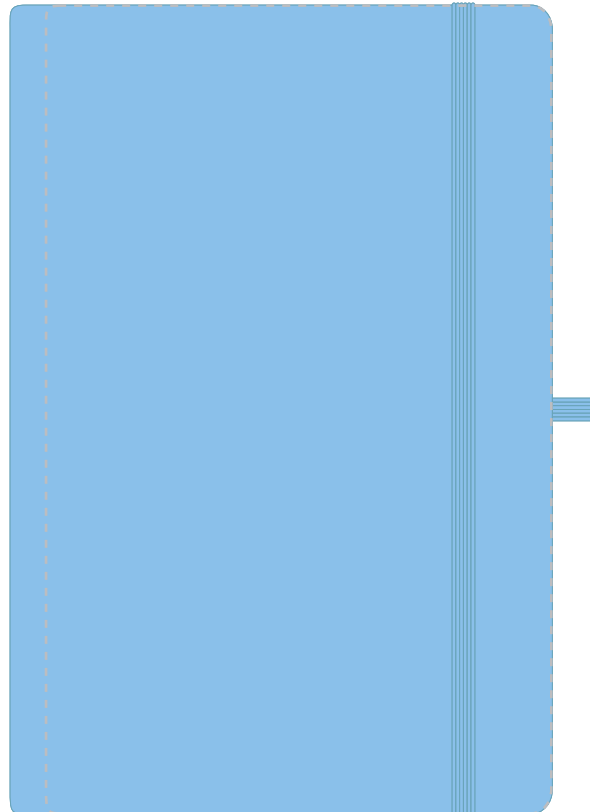

Your Ref:	Quantity:	Product Code: QS0345
Our Ref:	Version: 1	Product Colour: BABY BLUE

PRINTING CONCERNS:

Please note that this product has Sustainability Markings that are not visible from this perspective

We stock this item in the following colours

**PANTONE REFERENCE(S)**

- Debossing / Foil Blocking (Edge to Edge)

The dashed line is to demonstrate print area and will not appear on your printed item

PLEASE NOTE:

To proceed, please approve visual via the online system.

ARTWORK SCALE 100%
Max print area: 134mm x 214mm